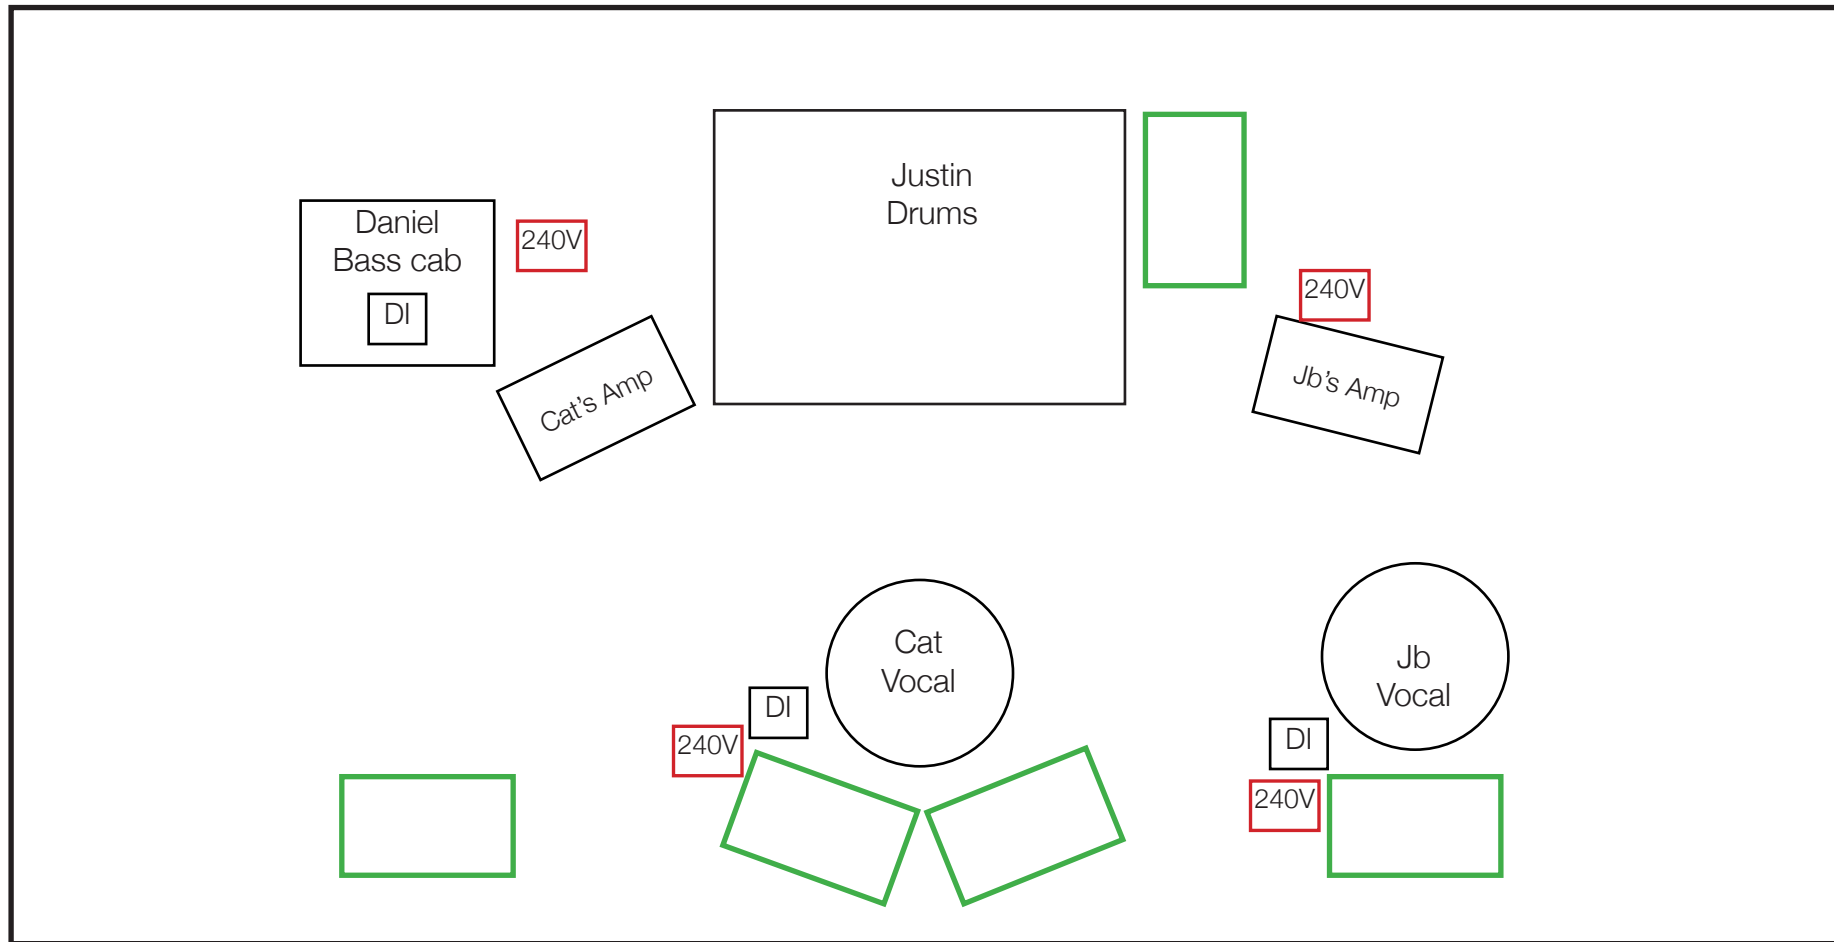

Cat Canteri - band stage plot

Notes:

- Band will provide DI's for acoustic guitars + bass
- Vocal mics (provided by band): Cat Shure Beta57a, Jb Shure Beta58